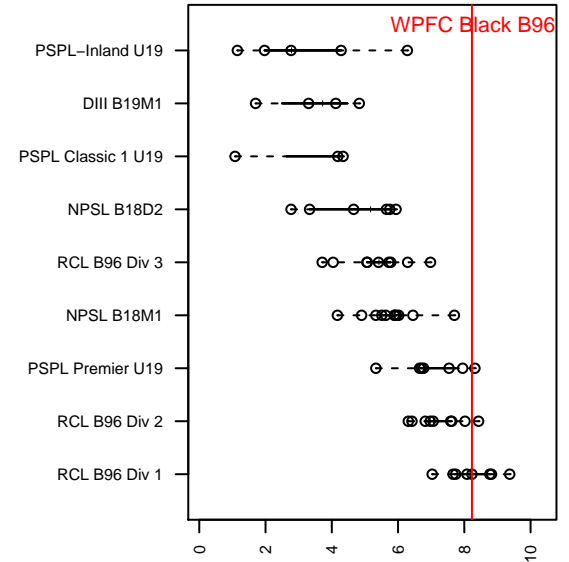

**attack and defense rating
relative to others at age
and all opponents in last 13 months**