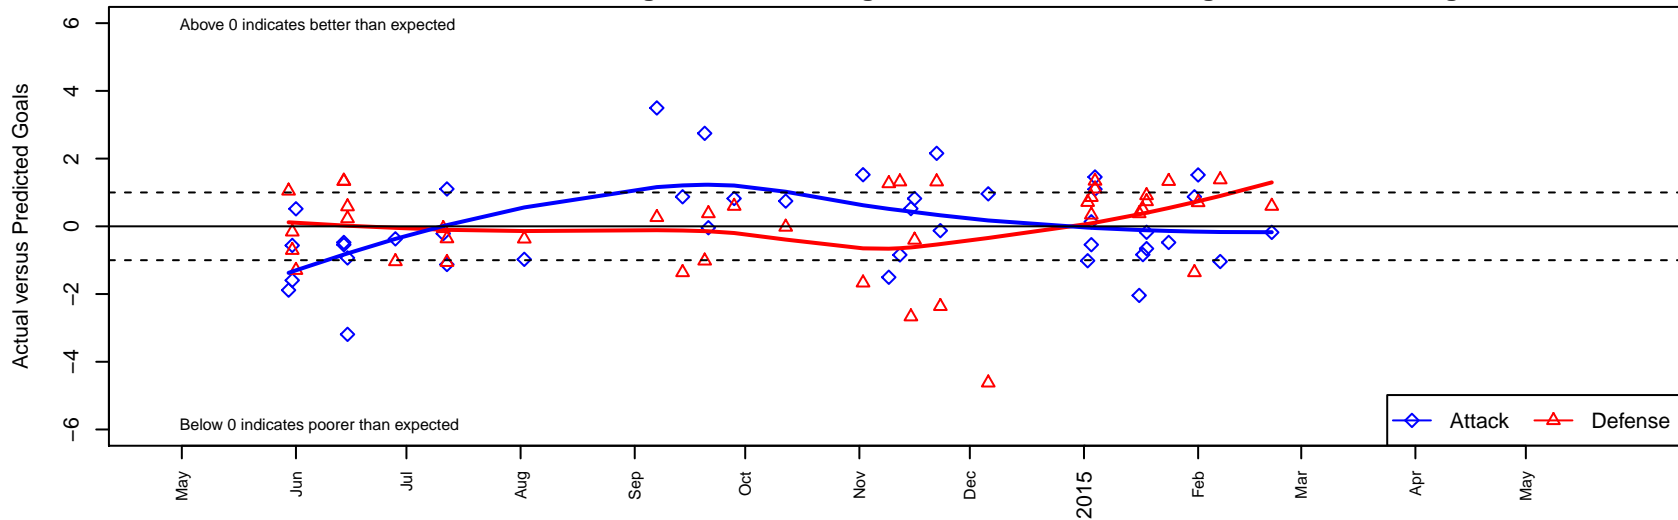

WPFC Black B96

Washington Premier FC
 Tacoma, WA
 B96 total strength=1926
 attack=63.92 defense=38.44
 fall league = RCL B96 Div 1

alt names used:
 Washington Premier FC B96 Black
 WPFC B96 Black
 WPFC B96 Black (A)
 WASHINGTON PREMIER FCWPFC B96 BLAC
 Washington Premier B96 Black
 WPFC B96 Black (A)
 WASHINGTON PREMIER FCWPFC B96 BLAC

Venues played:
 2014 Showcase of Champions U17 White
 2014 Rainier Challenge Samba U18
 2014 NWCL U18
 2014 Nike Crossfire Challenge Gold U19
 2014 RCL B96 Div 1
 2014 PacNW Winter Classic Premier U19
 2014 Portland Winter Showcase U18
 2014 WYS Championship B96

WPFC Black B96
 Dots are actual minus expected GF (blue circles) and GA (red triangles).
 Blue line is smoothed change in attack strength. Red is smoothed change in defense strength.

**attack and defense variance (black dot)
relative to other teams
and top 10 in region**