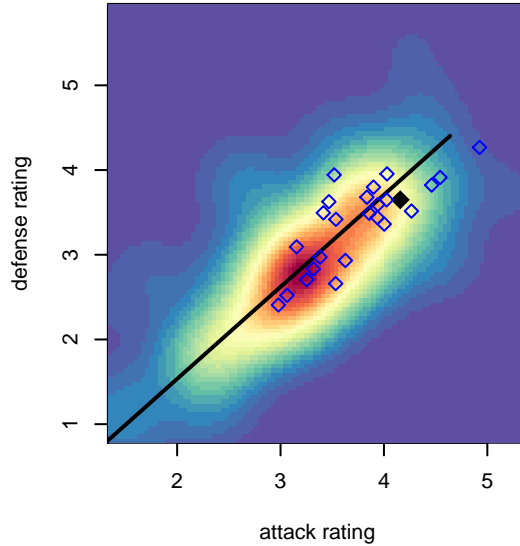

**attack and defense rating
relative to others at age
and all opponents in last 13 months**