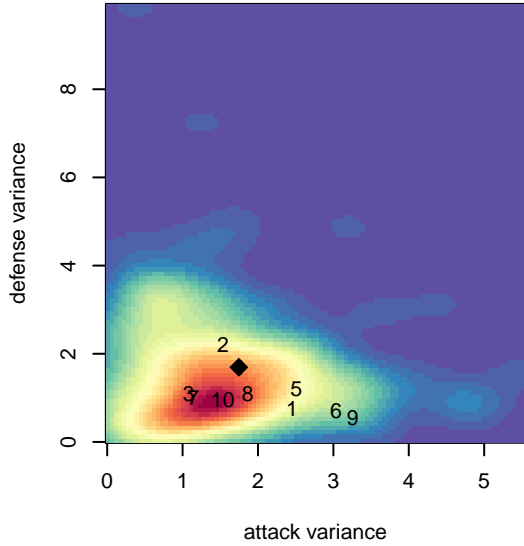

WPFC Black B96

Washington Premier FC
 Tacoma, WA
 B96 total strength=1926
 attack=63.92 defense=38.44
 fall league = RCL B96 Div 1

alt names used:
 Washington Premier FC B96 Black
 WPFC B96 Black
 WPFC B96 Black (A)
 WASHINGTON PREMIER FCWPFC B96 BLAC
 Washington Premier B96 Black
 WPFC B96 Black (A)
 WASHINGTON PREMIER FCWPFC B96 BLAC

WPFC Black B96
 Dots are actual minus expected GF (blue circles) and GA (red triangles).
 Blue line is smoothed change in attack strength. Red is smoothed change in defense strength.

**attack and defense variance (black dot)
relative to other teams
and top 10 in region**